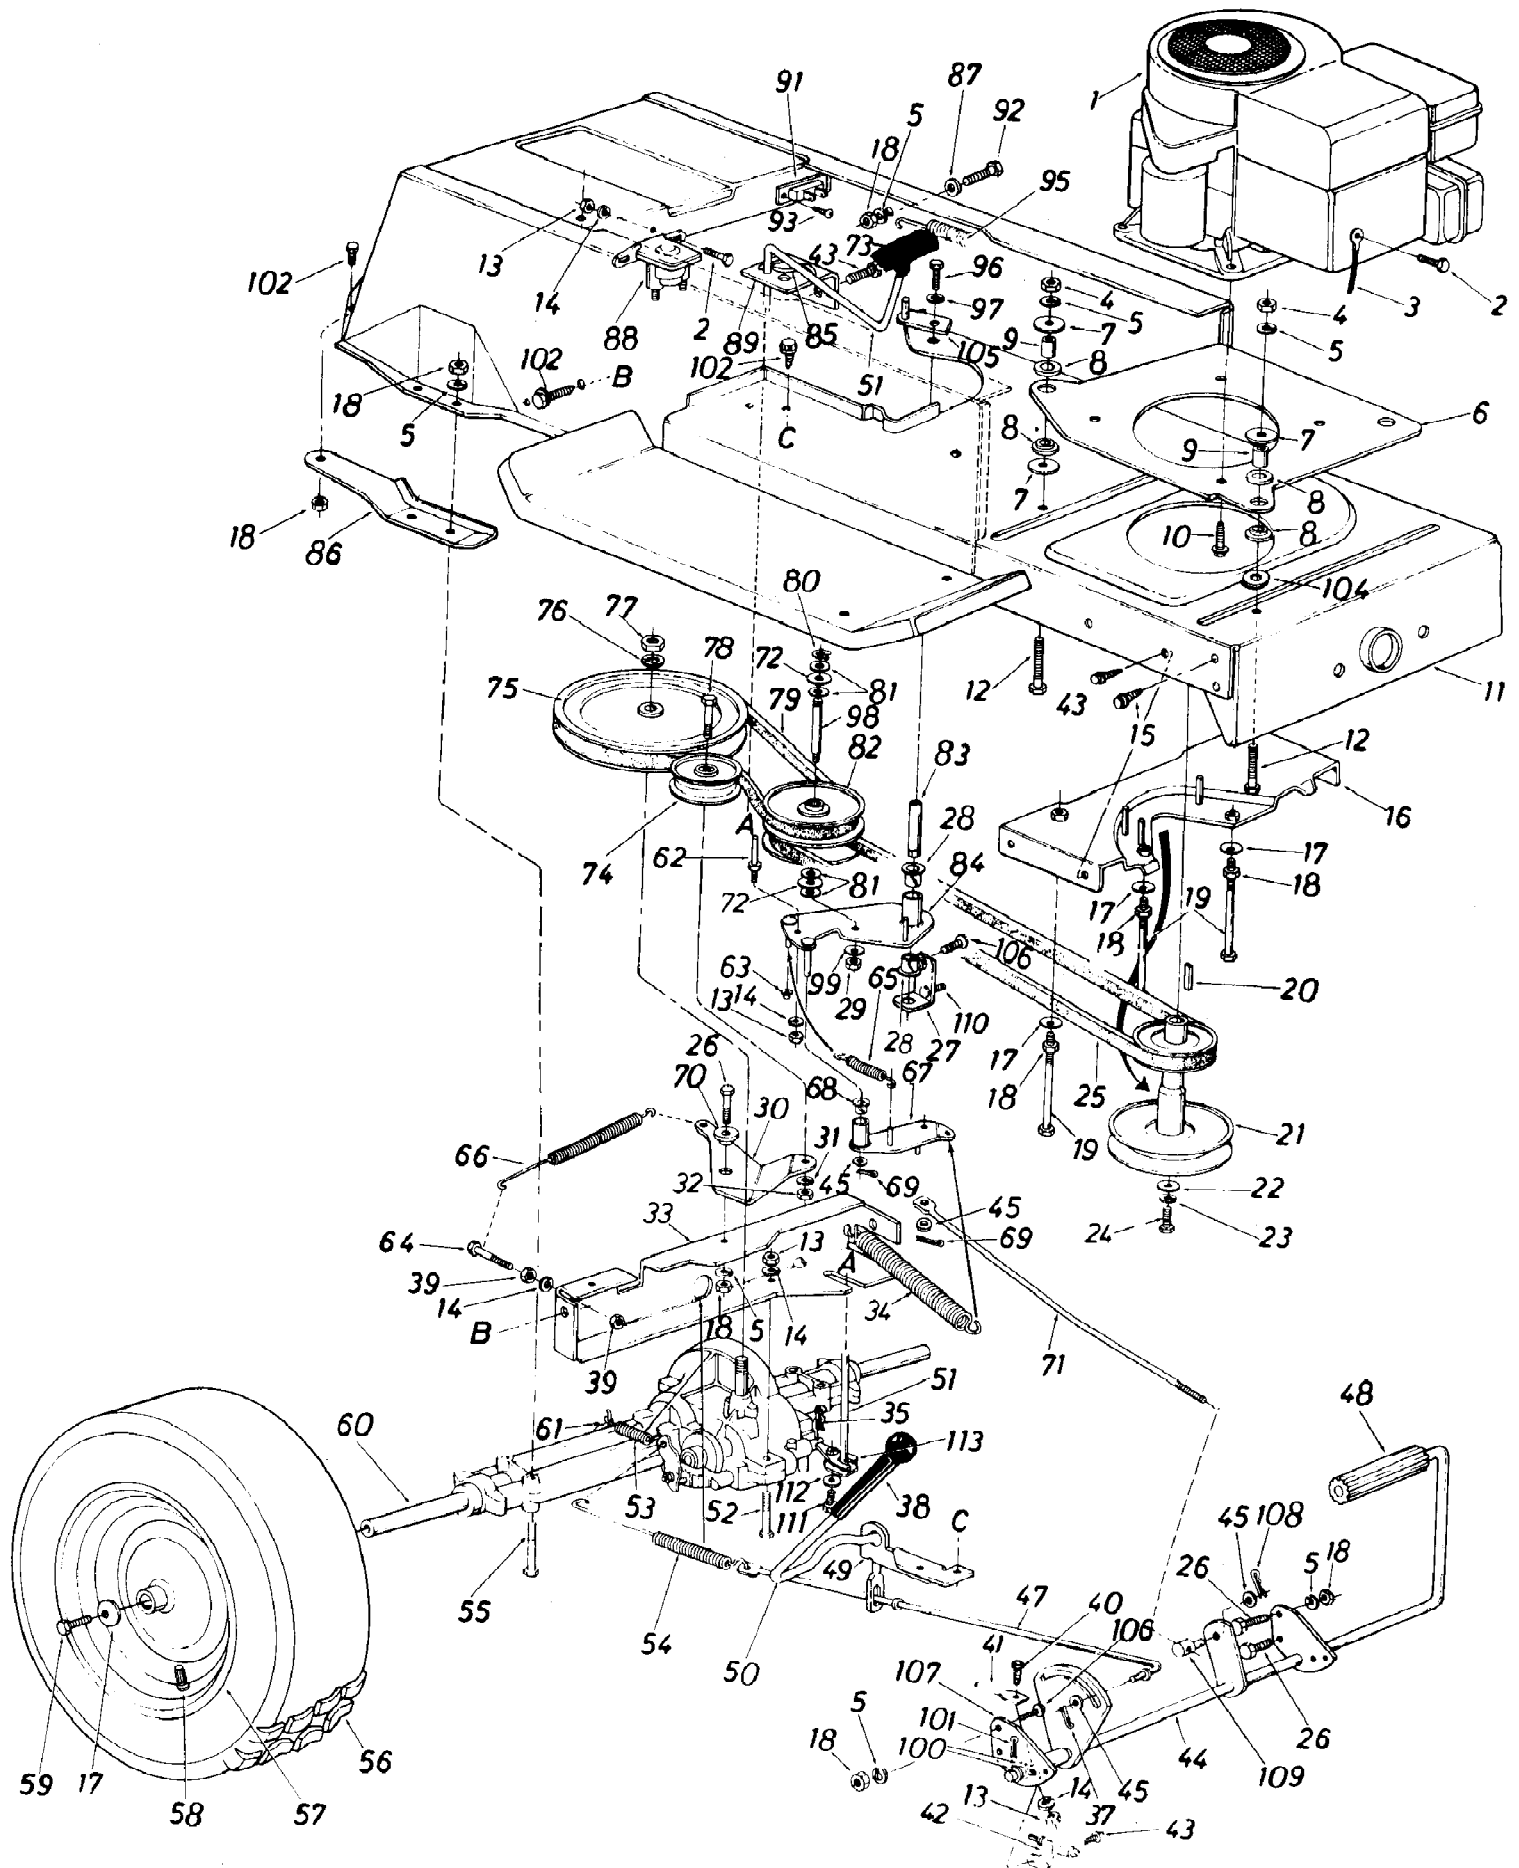

136-688-190 Yard Boss LT-112 (1986)  
36" Rear Discharge Deck Assembly

136-688-190 Yard Boss LT-112 (1986)  
Front Wheel Assembly