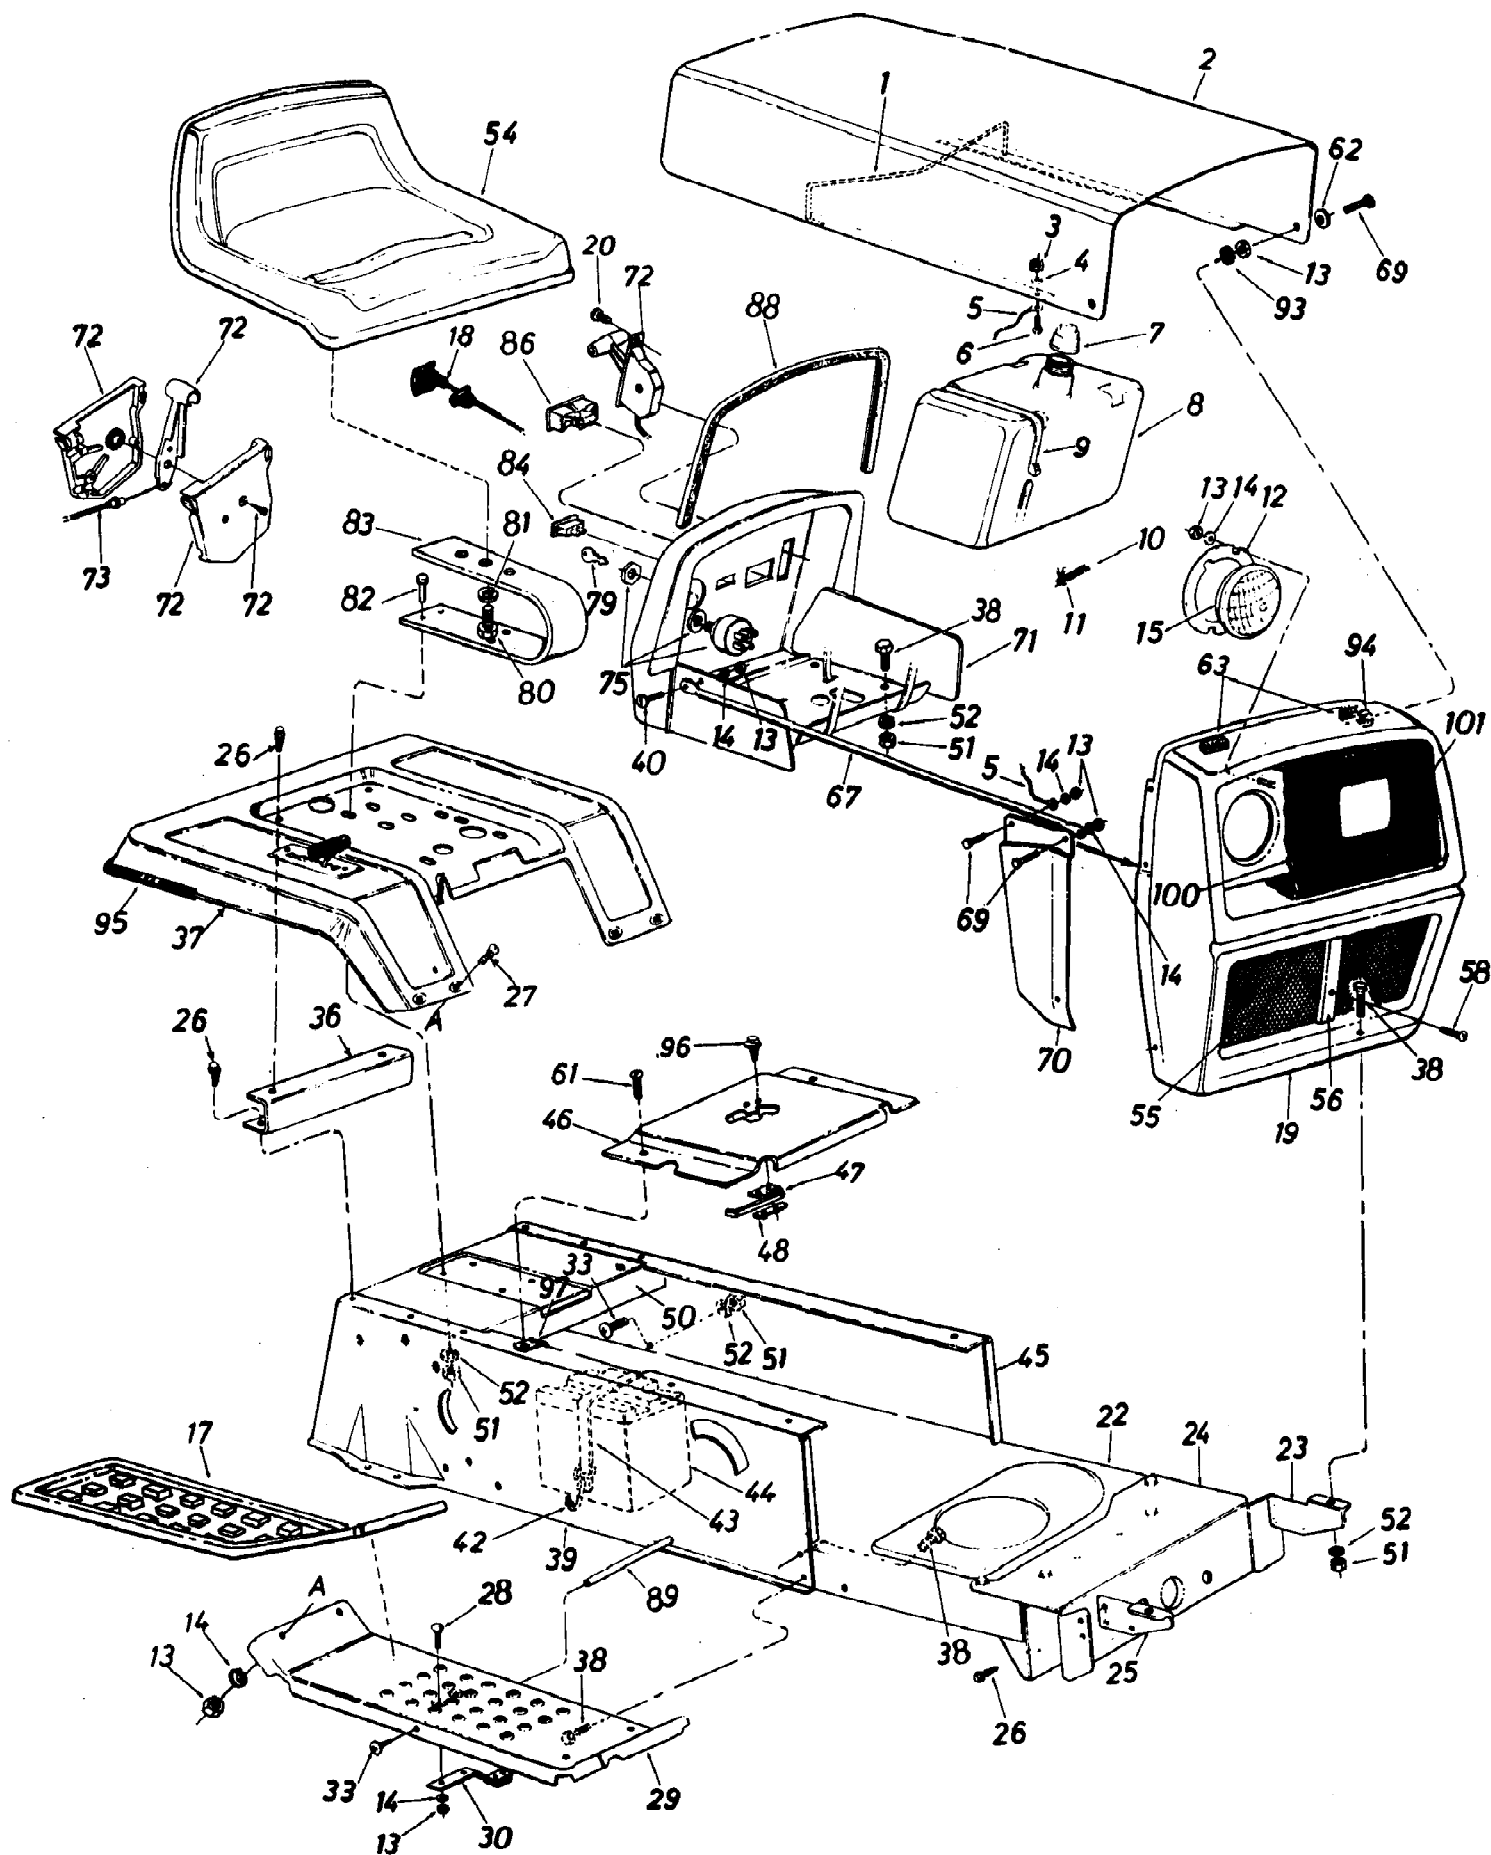

136-688-190 Yard Boss LT-112 (1986)  
36" Rear Discharge Deck Assembly

136-688-190 Yard Boss LT-112 (1986)  
Front Wheel Assembly