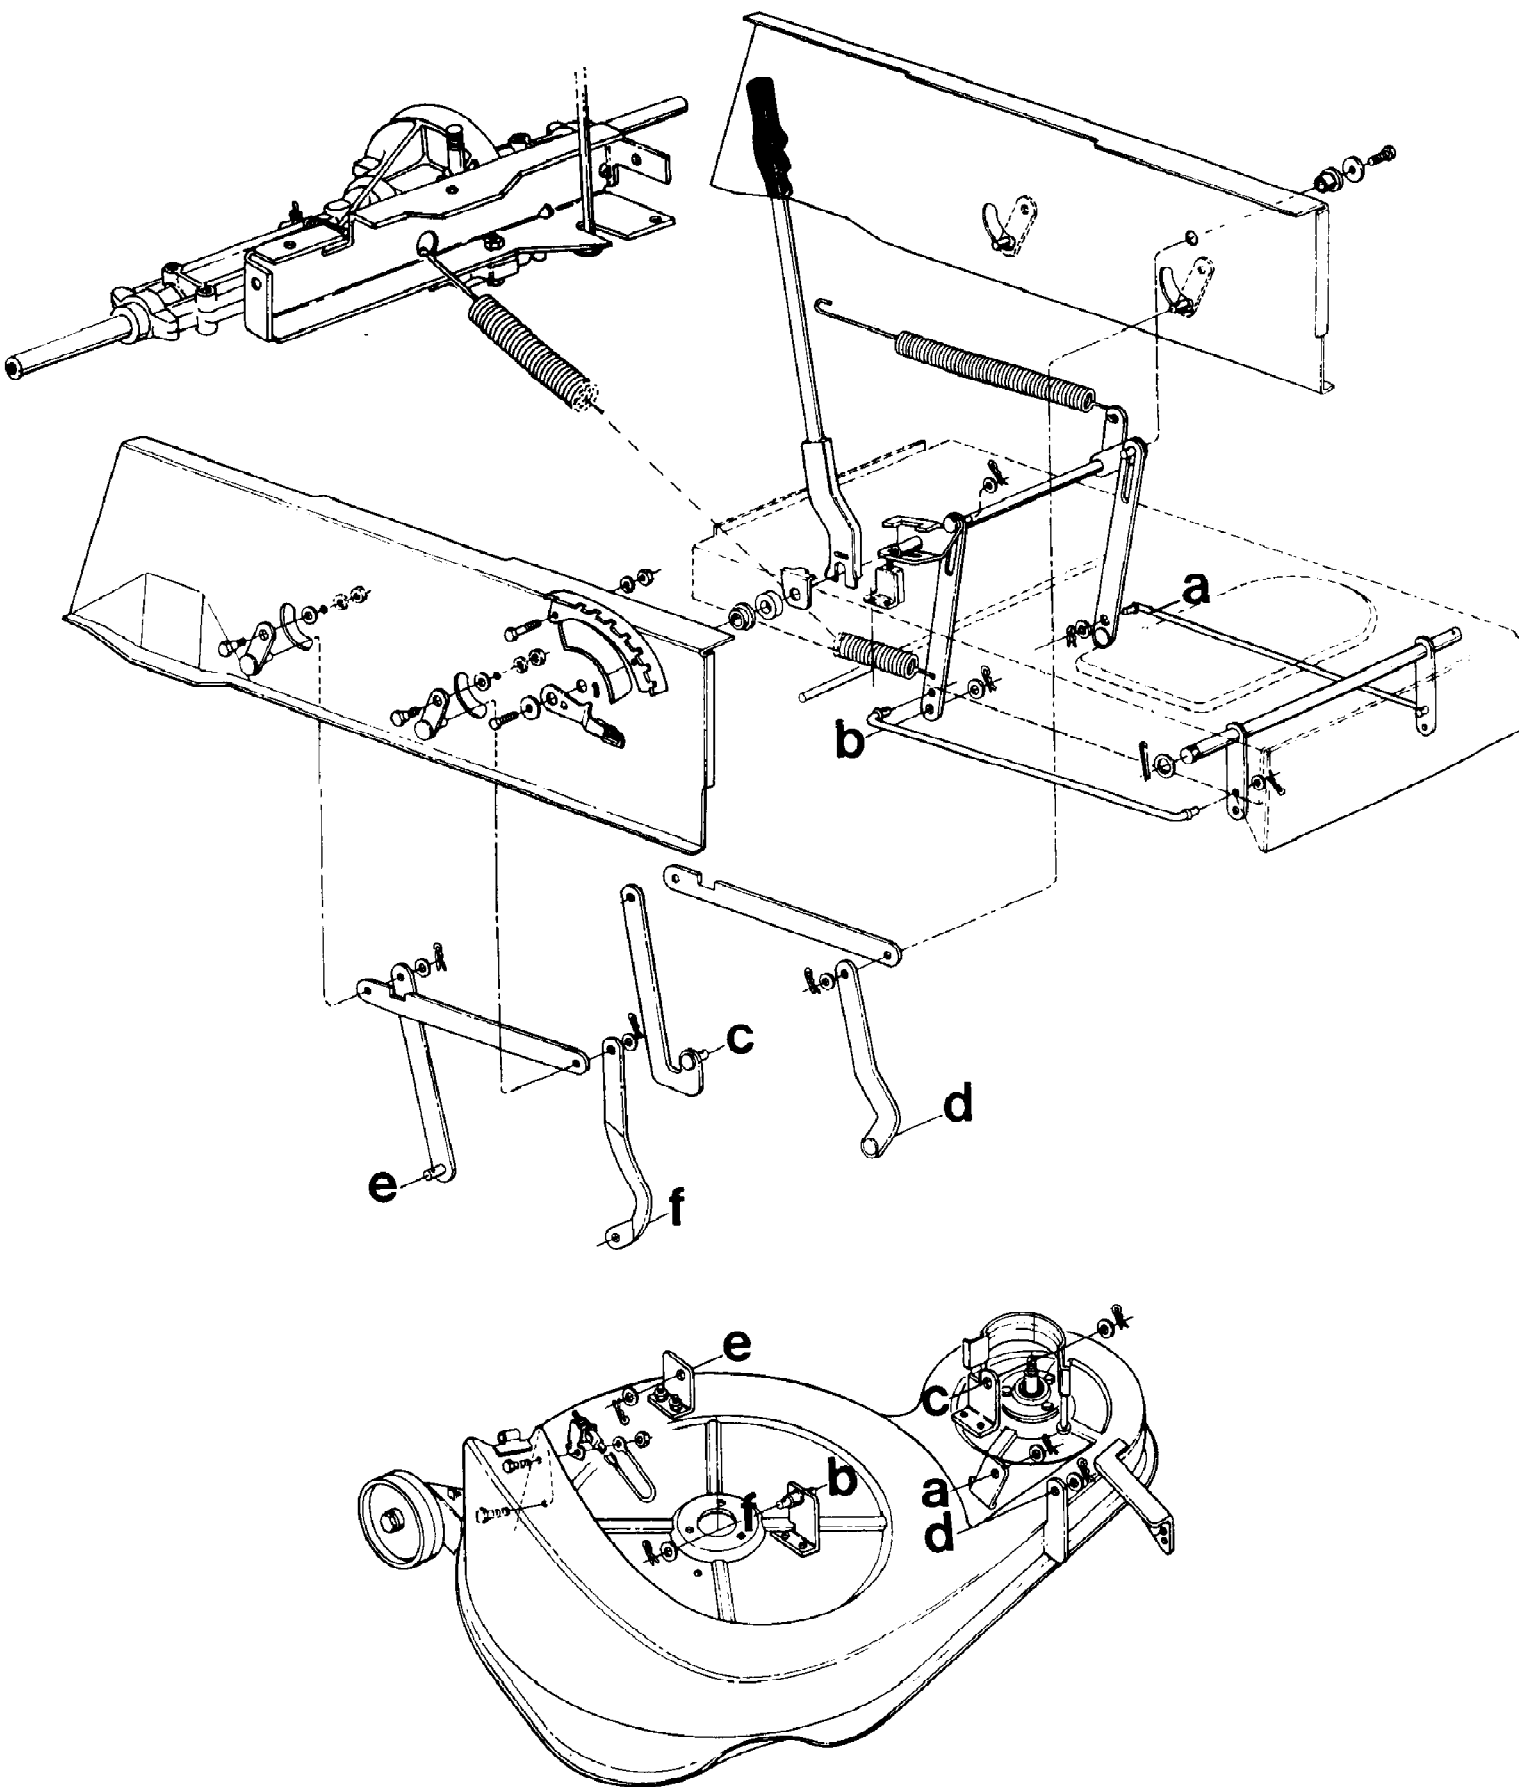

136-688-190 Yard Boss LT-112 (1986)  
36" Rear Discharge Deck Assembly

136-688-190 Yard Boss LT-112 (1986)  
Front Wheel Assembly