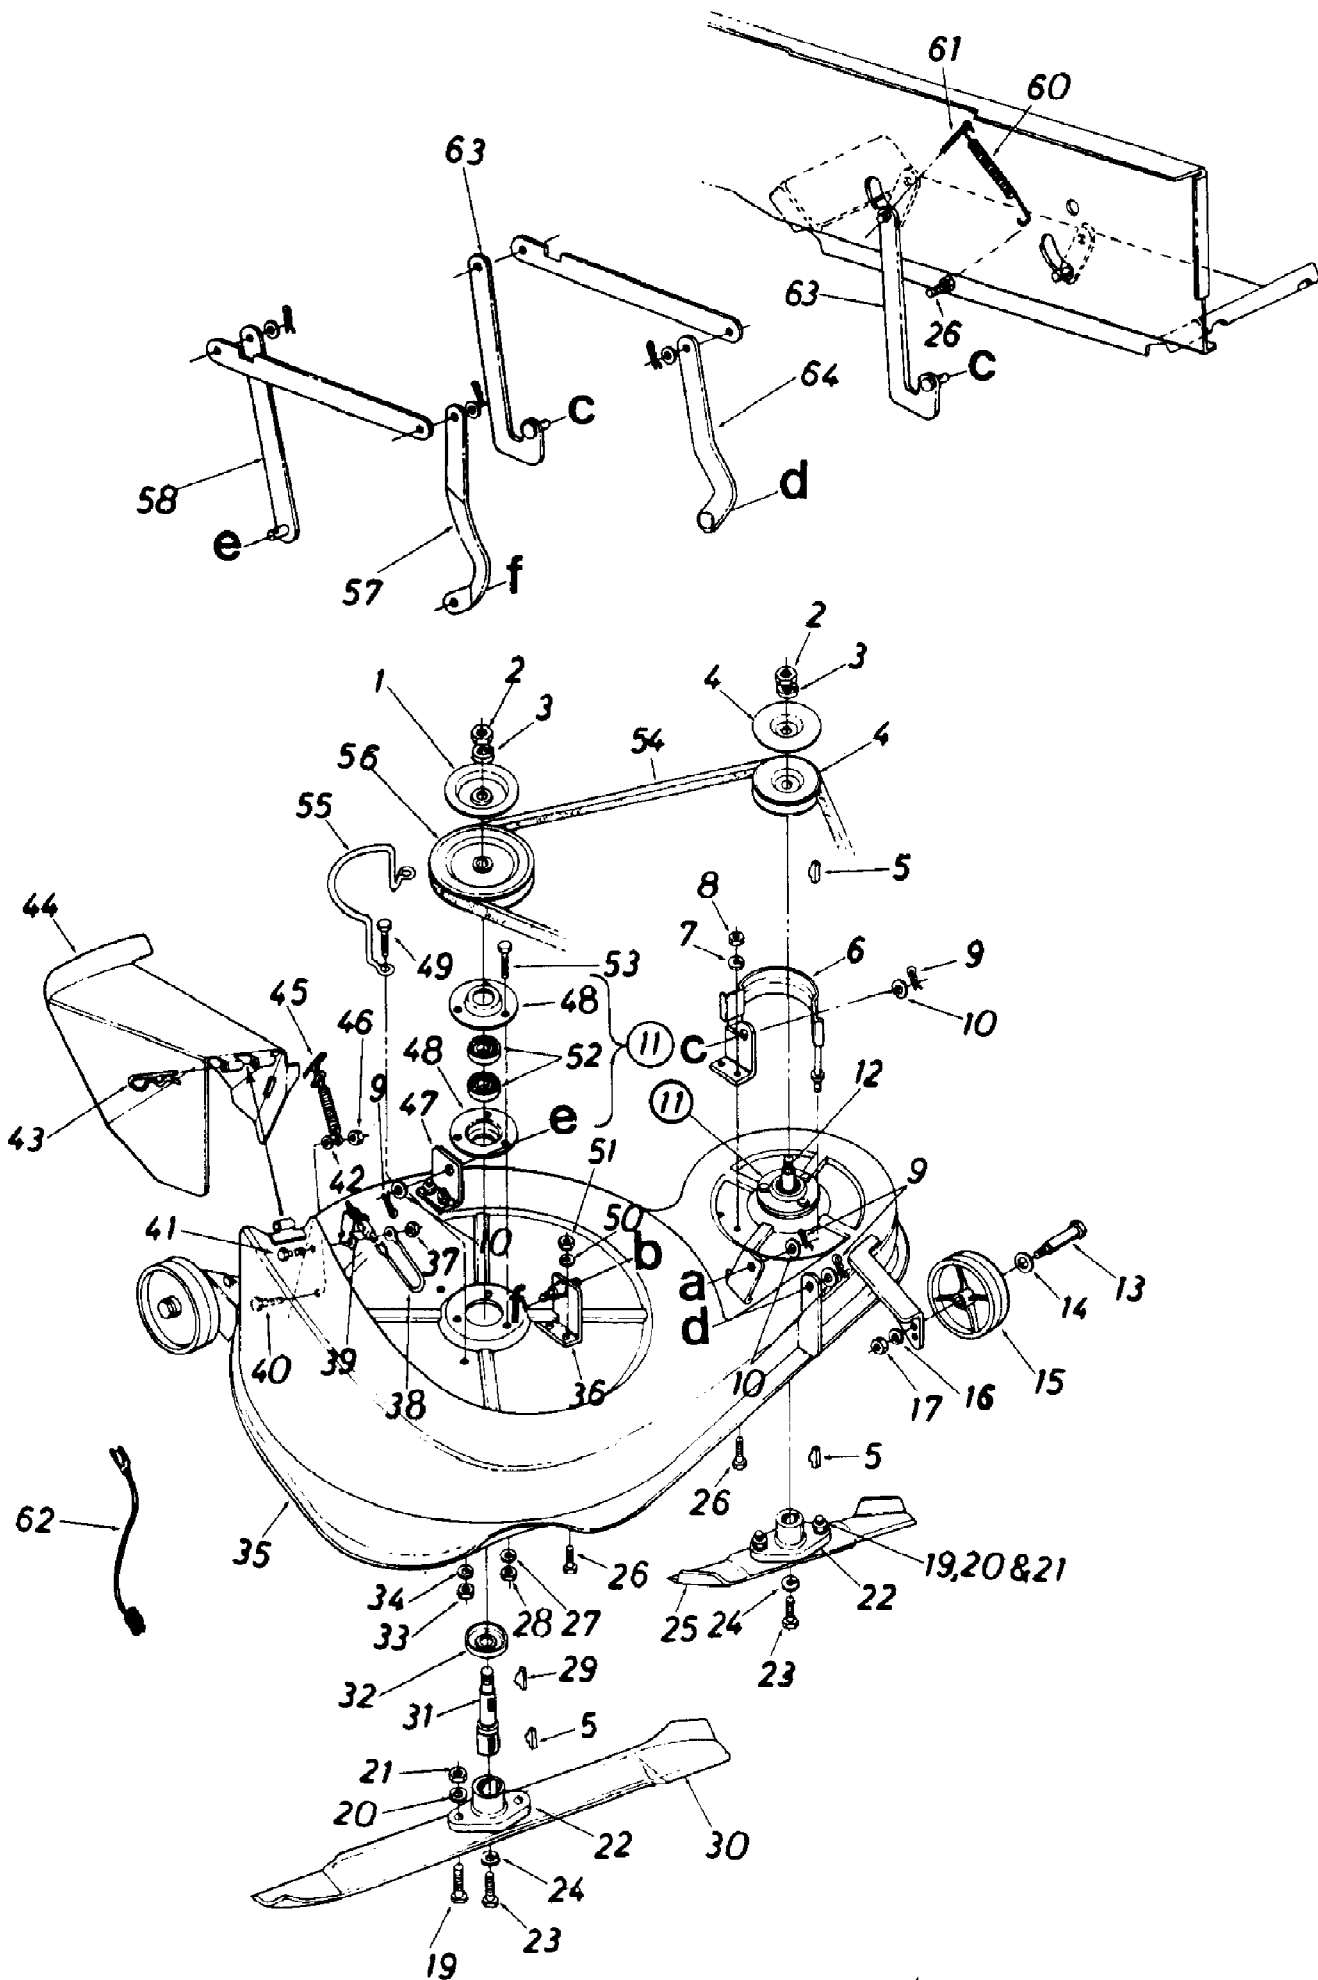

136-688-190 Yard Boss LT-112 (1986)  
36" Rear Discharge Deck Assembly

136-688-190 Yard Boss LT-112 (1986)  
Front Wheel Assembly