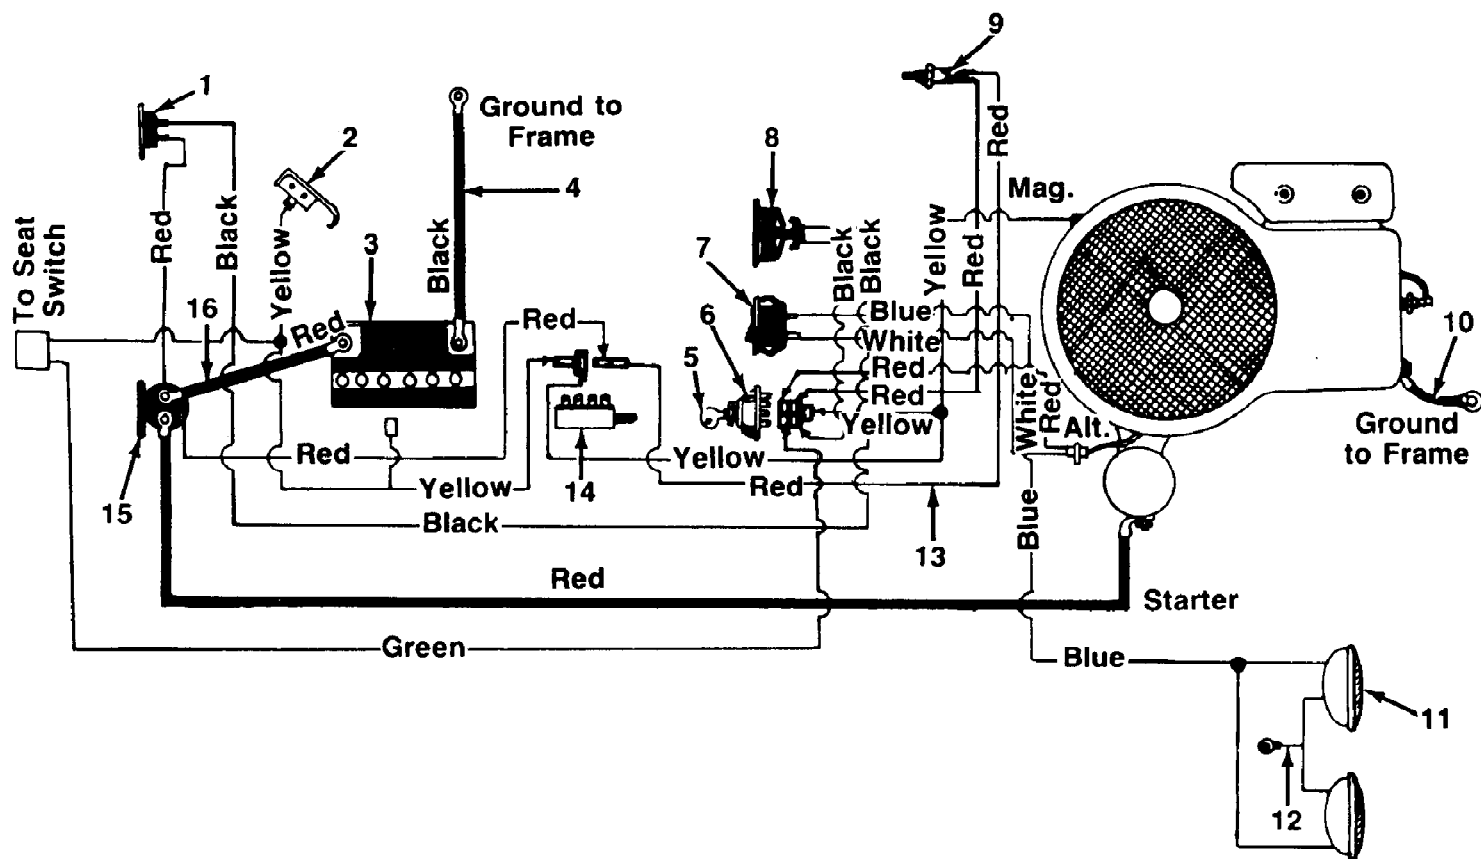

136-688-190 Yard Boss LT-112 (1986)  
36" Rear Discharge Deck Assembly

136-688-190 Yard Boss LT-112 (1986)  
Front Wheel Assembly